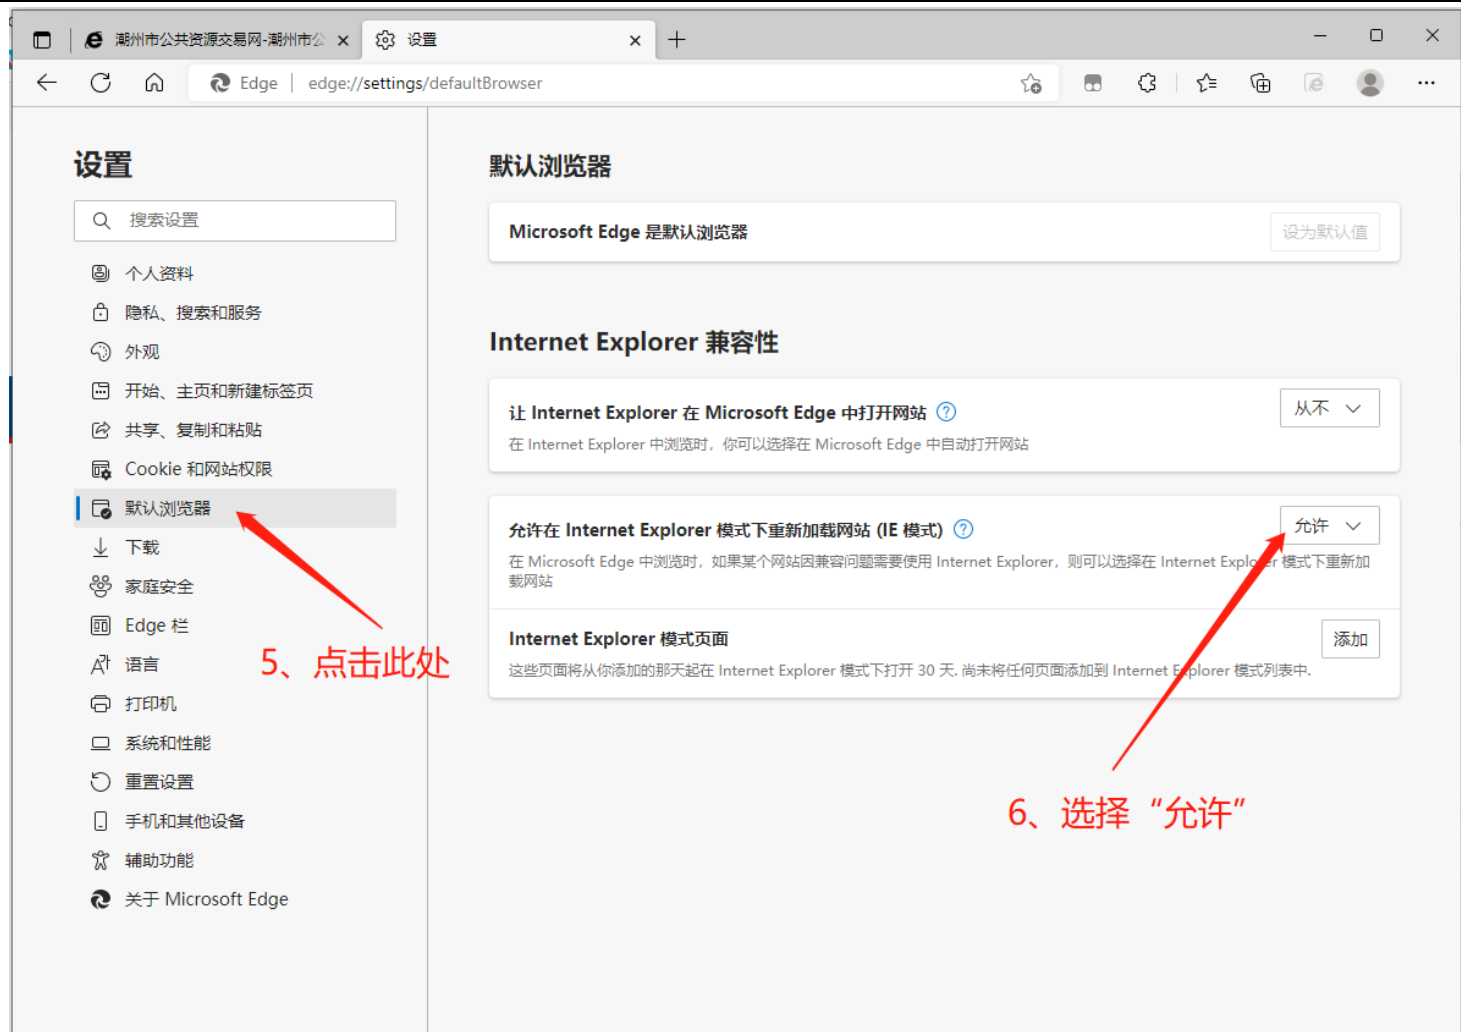

## 操作系统为 Windows10 以上的:

使用计算机上的 Microsoft Edge 浏览器（若计算机上没有，请先安装 Microsoft Edge 浏览器）打开 www.czggzy.com:

The screenshot shows the Microsoft Edge browser window with the URL <https://www.czggzy.com>. The page title is "潮州市公共资源交易网-潮州市公" and the date is "08月25日 周四". The main heading is "潮州市公共资源交易中心" (Chaozhou Public Resource Trading Center). The navigation menu includes "首页", "政务公开", "政策法规", "办事指南", and "资料下载". The main content area features a banner for "韩江花苑" (Hanjiang Huayuan) and a "通知公告" (Notice) section with several items. The browser's address bar and menu are visible, with red arrows pointing to the address bar, the menu icon, and the "设置" (Settings) option.

1、打开www.czggzy.com

2、点击此处

3、点击“设置”

步骤  
三

使用 Internet  
Expoere 浏览器

5、点击此处

6、选择“允许”

潮州市公共资源交易中心  
CHAOZHOU PUBLIC RESOURCE TRADING CENTER